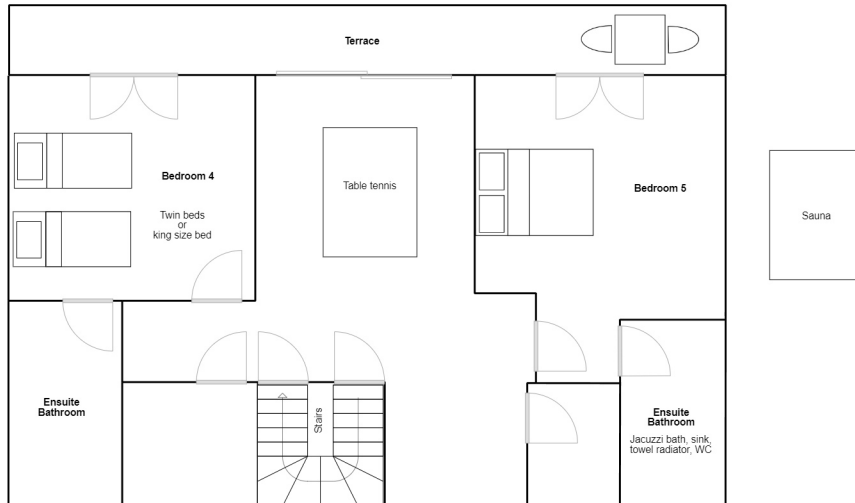

Flat gardens

Village centre 600m
Ski bus 300m

Parking