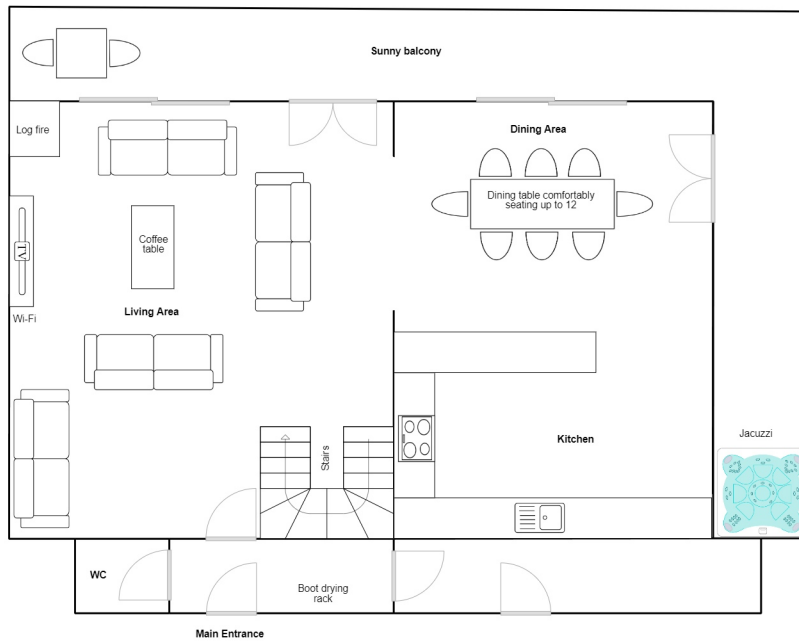

Flat gardens

Village centre 600m
Ski bus 300m

Parking