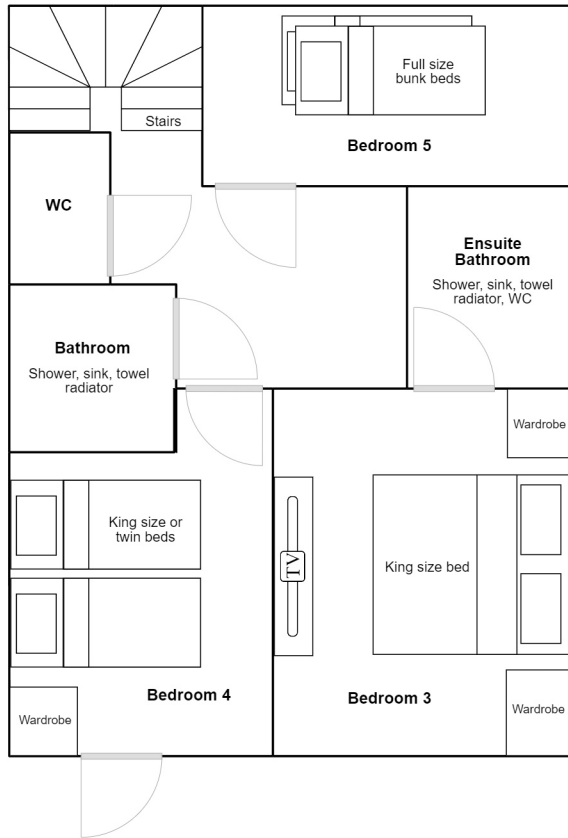

## Pre d'Anne Chloe 23, Samoëns

[www.alpsaccommodation.com](http://www.alpsaccommodation.com)

Village centre 600m

Ski bus 60m

Flat garden

Sun loungers